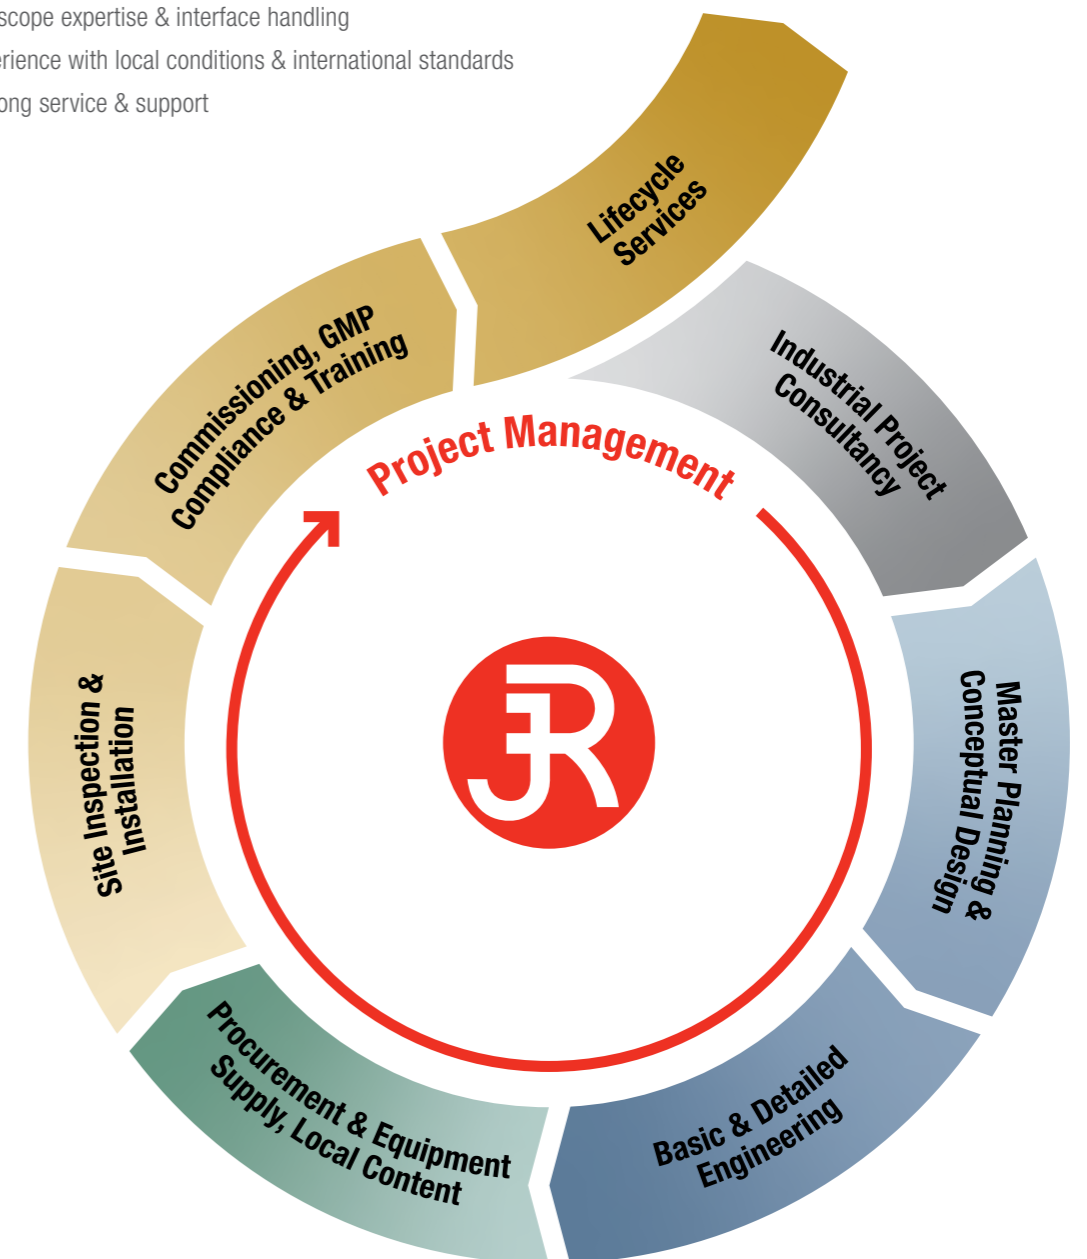

PHARMA

FOOD PROCESSING

PACKAGING MATERIAL SOLUTIONS

METAL PROCESSING

CHEMICAL & ENERGY

CONSTRUCTION & INFRASTRUCTURE

SPECIAL TECHNOLOGIES

CUSTOMIZED INDUSTRIAL SOLUTIONS OUR FULL-SERVICE APPROACH

Our Solution Circle gives you an overview of how we can support you to develop, build, and improve your industrial production and processes. Our services and technology can be flexibly combined to best match your individual needs – from consultancy, concept design, equipment supply, to the full scope or any combination of project services.

Rieckermann project management

- Integrated planning & consulting
- Global trade finance
- Full scope expertise & interface handling
- Experience with local conditions & international standards
- Lifelong service & support

WE CARE ABOUT YOUR SUCCESS

Rieckermann acts as a full-service solution provider along the whole value chain of industrial production and processes.

You can select and combine services according to your individual needs.