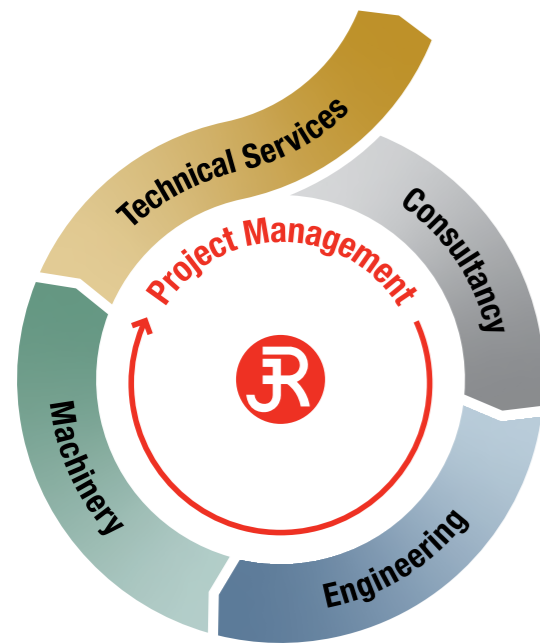

Our Solution Circle gives you an overview of how we can support you to develop, build, and improve your industrial production and processes. Our services and technology can be flexibly combined to best match your individual needs – from consultancy, concept design, equipment supply, to the full scope or any combination of project services.

Rieckermann project management

- Integrated planning & consulting
- Global trade finance
- Full scope expertise & interface handling
- Experience with local conditions & international standards
- Lifelong service & support

WE CARE ABOUT YOUR SUCCESS

Rieckermann acts as a full-service solution provider along the whole value chain of industrial production and processes.

You can select and combine services according to your individual needs.

ENGINEERING

Rieckermann offers complete engineering solutions, from the concept to the last detail, with specific, predefined, and measurable deliverables.

Our engineering team specializes in strategic, technical, and quality management consultancy as well as new facility design according to PIC/S GMP, EU, USFDA, and local GMP standards. They also provide project and construction management, commissioning, as well as qualification and validation (EPCmV) services.