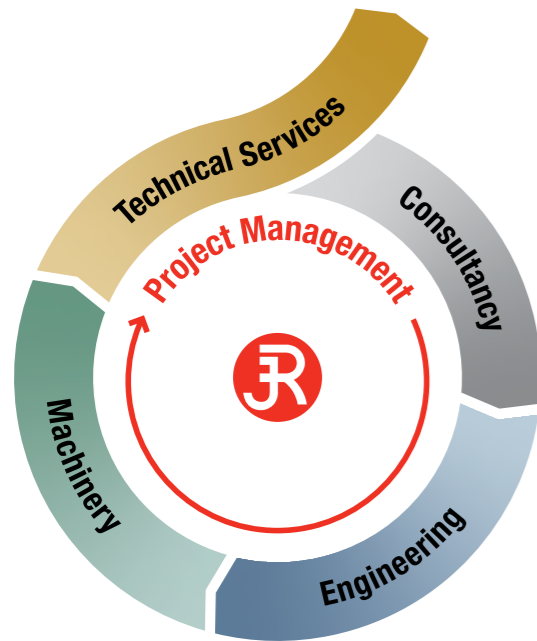

Our Solution Circle gives you an overview of how we can support you to develop, build, and improve your industrial production and processes. Our services and technology can be flexibly combined to best match your individual needs – from consultancy, concept design, equipment supply, to the full scope or any combination of project services.

Rieckermann project management

- Integrated planning & consulting
- Global trade finance
- Full scope expertise & interface handling
- Experience with local conditions & international standards
- Lifelong service & support

WE CARE ABOUT YOUR SUCCESS

Rieckermann acts as a full-service solution provider along the whole value chain of industrial production and processes.

You can select and combine services according to your individual needs.

ENGINEERING

Rieckermann offers complete engineering solutions, from the concept to the last detail, with specific, predefined, and measurable deliverables.

Our engineering team specializes in strategic, technical, and quality management consultancy as well as new facility design according to PIC/S GMP, EU, USFDA, and local GMP standards. They also provide project and construction management, commissioning, as well as qualification and validation (EPCmV) services.