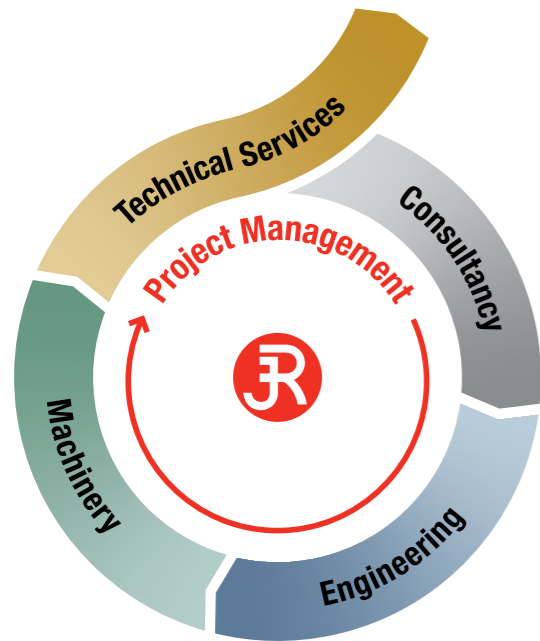

Our Solution Circle gives you an overview of how we can support you to develop, build, and improve your industrial production and processes. Our services and technology can be flexibly combined to best match your individual needs – from consultancy, concept design, equipment supply, to the full scope or any combination of project services.

Rieckermann project management

- Integrated planning & consulting
- Global trade finance
- Full scope expertise & interface handling
- Experience with local conditions & international standards
- Lifelong service & support

WE CARE ABOUT YOUR SUCCESS

Rieckermann acts as a full-service solution provider along the whole value chain of industrial production and processes.

You can select and combine services according to your individual needs.

ENGINEERING

Rieckermann offers complete engineering solutions, from the concept to the last detail, with specific, predefined, and measurable deliverables.

Our engineering team specializes in strategic, technical, and quality management consultancy as well as new facility design according to PIC/S GMP, EU, USFDA, and local GMP standards. They also provide project and construction management, commissioning, as well as qualification and validation (EPCmV) services.